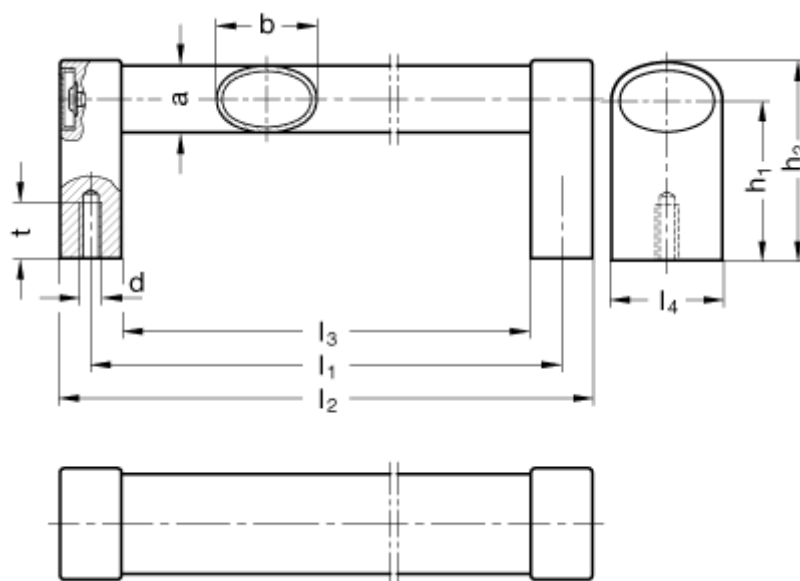

# Data Sheet

Article number: 20998300

Description: E+G Oval tubular handle  
GN 334-36-300-SW

## Measures

a = 24	l4 = 40
b = 36	t = 15
d = M 8	
h1 = 57	
h2 = 71	
l1 = 300	
l2 = 322	
l3 = 278	